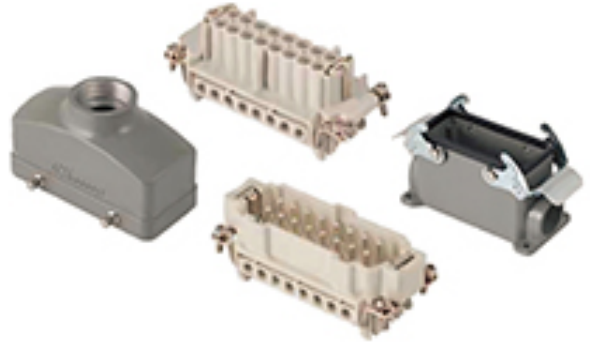

Part Number : [936030087](#)

Product Description : GWconnect Connector Kit, 24 Pole, Series S-E Female-Male Inserts, Pg21 Die-cast Aluminum Hood-Top Entry, Surface Mount Housing-Vertical, 2 Lever, Size 24B «104x27», Grey

Series Number : 93603

Status : Active

Product Category : Heavy-Duty Connectors

Engineering Number : 7924.6767.0

Product Environment Compliance

Compliance

GADSL/IMDS	Not Relevant
China RoHS	
EU ELV	Not Relevant
Low-Halogen Status	Low-Halogen per IEC 61249-2-21
REACH SVHC	Contains Lead per D(2024)7663-DC (21 Jan 2025)
EU RoHS	Compliant with Exemption 6(c) per EU 2015/863

EU RoHS Certificate of Compliance

Part Details

General

Status	Active
Category	Heavy-Duty Connectors
Series	93603
Description	GWconnect Connector Kit, 24 Pole, Series S-E Female-Male Inserts, Pg21 Die-cast Aluminum Hood-Top Entry, Surface Mount Housing-Vertical, 2 Lever, Size 24B «104x27», Grey
Component Type	Connector Kit - Female+Male
Insert Series	S-E
Product Name	GWconnect
UPC	887191865096

Electrical

Current - Maximum per Contact	16.0A
Voltage - Maximum	500V

Physical

Component Size	24B «104X27»
Lock to Mating Part	Yes
Mounting Style	Surface Mount
Packaging Type	Bag
Thread Size	Pg21
Thread Type	(Pg)