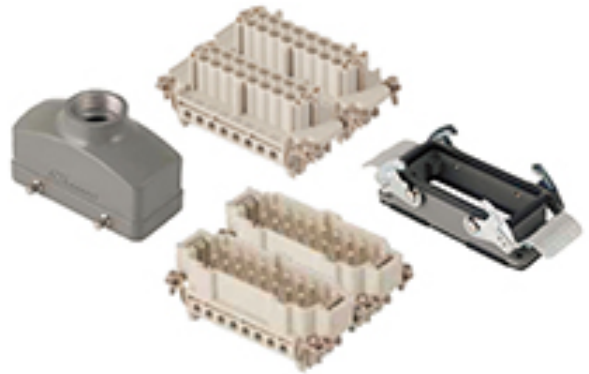

Part Number : [936030075](#)

Product Description : GWconnect Connector Kit, 16 Pole, Series S-E Female-Male Inserts, M25 Die-cast Aluminum Hood-Top Entry, Bulkhead Mount Housing-Vertical, 2 Lever, Size 16B «77x27», Grey

Series Number : 93603

Status : Active

Product Category : Heavy-Duty Connectors

Engineering Number : 7916.7756.0

Product Environment Compliance

Compliance

GADSL/IMDS	Not Relevant
China RoHS	
EU ELV	Not Relevant
Low-Halogen Status	Low-Halogen per IEC 61249-2-21
REACH SVHC	Contains Lead per D(2024)7663-DC (21 Jan 2025)
EU RoHS	Compliant with Exemption 6(c) per EU 2015/863

EU RoHS Certificate of Compliance

Part Details

General

Status	Active
Category	Heavy-Duty Connectors
Series	93603
Description	GWconnect Connector Kit, 16 Pole, Series S-E Female-Male Inserts, M25 Die-cast Aluminum Hood-Top Entry, Bulkhead Mount Housing-Vertical, 2 Lever, Size 16B «77x27», Grey
Component Type	Connector Kit - Female+Male
Insert Series	S-E
Product Name	GWconnect
UPC	887191864358

Electrical

Current - Maximum per Contact	16.0A
Voltage - Maximum	500V

Physical

Color - Cable Jacket	N/A
Component Size	16B «77X27»
Lock to Mating Part	Yes
Mounting Style	Bulkhead
Packaging Type	Bag
Thread Size	M25
Thread Type	(M) Metric